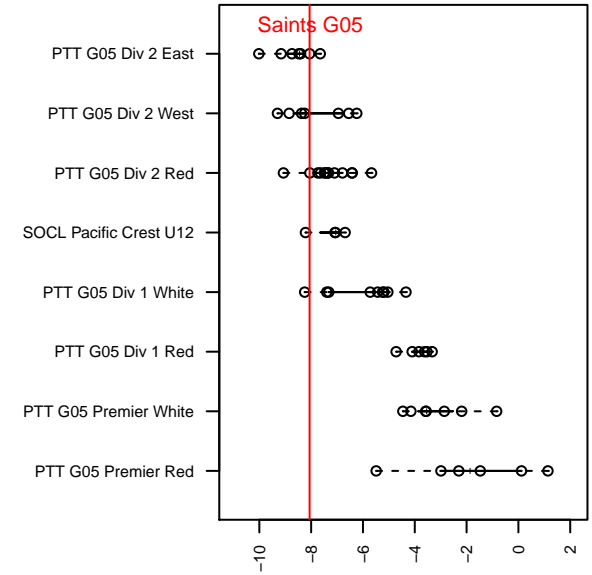

**attack and defense rating
relative to others at age
and all opponents in last 13 months**